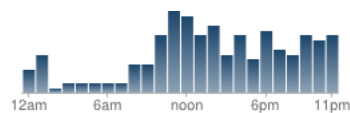

Response Times

Median response time is 16.4 seconds

All (175)

Responses by hour of day

Local times of respondents

Responses by day of week

Local times of respondents

1	19.4% (+6.6 / -5.3)
2	16.7% (+6.5 / -4.9)
3	15.0% (+6.4 / -4.8)
4	7.3% (+4.8 / -3.0)
5	17.3% (+6.4 / -5.0)
6	5.8% (+4.7 / -2.7)
7	7.7% (+5.4 / -3.3)
8	4.6% (+4.4 / -2.3)
9	1.4% (+4.1 / -1.0)
10	4.7% (+4.2 / -2.3)
Average	4.0 (+0.4 / -0.4)

Methodology: Conducted by Google Consumer Surveys, December 09, 2012 - December 27, 2012 and based on 175 online responses. Sample: National adult Internet population.