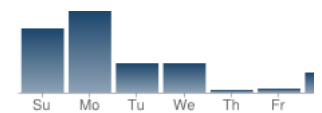

Confidence too close to call.

Metrics only apply to the topline results for this question. Filters and weighting do not apply.

Impressions

1,149

Responses

200

Response Rate

17.4%

Response Times

Median response time is 16.4 seconds

All (175)

Responses by hour of day

Local times of respondents

Responses by day of week

Local times of respondents

1	19.4% (+6.6 / -5.3)
2	16.7% (+6.5 / -4.9)
3	15.0% (+6.4 / -4.8)
4	7.3% (+4.8 / -3.0)
5	17.3% (+6.4 / -5.0)
6	5.8% (+4.7 / -2.7)
7	7.7% (+5.4 / -3.3)
8	4.6% (+4.4 / -2.3)
9	1.4% (+4.1 / -1.0)
10	4.7% (+4.2 / -2.3)
Average	4.0 (+0.4 / -0.4)

Methodology: Conducted by Google Consumer Surveys, December 09, 2012 - December 27, 2012 and based on 175 online responses. Sample: National adult Internet population.