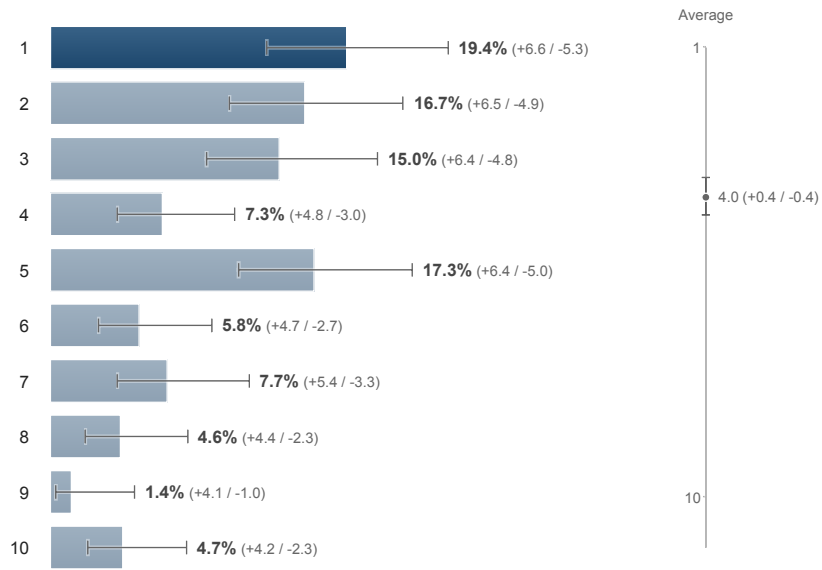

OPEN-ENDED NUMERIC

Where 1 is 'Fully Peaceful' and 10 is 'Extreme Conflict' how would you rate the condition in your country today?

Results for respondents with demographics. Weighted by Gender. (175 responses)

Confidence too close to call.

Metrics only apply to the topline results for this question. Filters and weighting do not apply.

Impressions

1,149

Responses

200

Response Rate

17.4%

Response Times

Median response time is 16.4 seconds

All (175)

Responses by hour of day

Local times of respondents

Responses by day of week

Local times of respondents

1	19.4% (+6.6 / -5.3)
2	16.7% (+6.5 / -4.9)
3	15.0% (+6.4 / -4.8)
4	7.3% (+4.8 / -3.0)
5	17.3% (+6.4 / -5.0)
6	5.8% (+4.7 / -2.7)
7	7.7% (+5.4 / -3.3)
8	4.6% (+4.4 / -2.3)
9	1.4% (+4.1 / -1.0)
10	4.7% (+4.2 / -2.3)
Average	4.0 (+0.4 / -0.4)